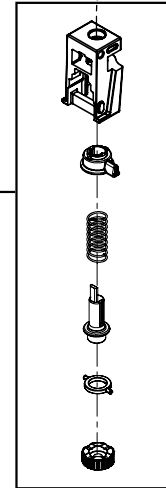

Tool #

1U0021N (U.S.)
1U2025N (EU)
1U3025N (AU)

- Does Not Include O-rings
- No incluye sellos de gomas
- Joints exclus

HA0224

= Contents of YK0780 Kit