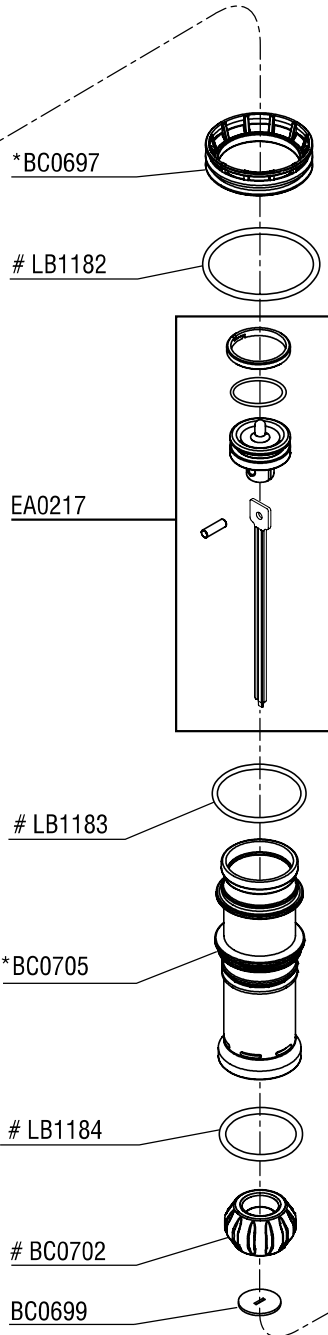

Tool #

1U0021N (U.S.)
1U2025N (EU)
1U3025N (AU)

- Does Not Include O-rings
- No incluye sellos de gomas
- Joints exclus